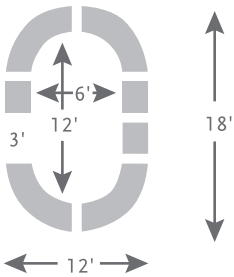

MEDALLION BAR

MODULAR SYSTEM

FULL BAR WITH 6 COLUMNS

FULL BAR WITH 5 COLUMNS

FULL BAR WITH 6 COLUMNS

FULL BAR WITH 4 COLUMNS

FULL BAR WITH 3 COLUMNS

FULL BAR WITH 2 COLUMNS

FULL BAR WITH 1 COLUMN

FULL BAR WITH NO COLUMNS

HALF BAR WITH 4 COLUMNS

HALF BAR WITH 4 COLUMNS
MAKING 2 SMALL BARS

HALF BAR WITH 3 COLUMNS

HALF BAR WITH 2 COLUMNS

HALF BAR WITH 2 COLUMNS

HALF BAR WITH 1 COLUMN

HALF BAR WITH NO COLUMNS