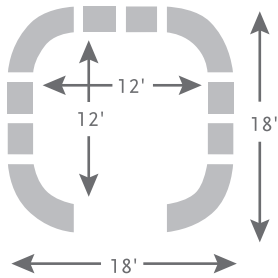

MEDALLION BAR

MODULAR SYSTEM

FULL BAR WITH 6 COLUMNS

FULL BAR WITH 5 COLUMNS

FULL BAR WITH 6 COLUMNS

FULL BAR WITH 4 COLUMNS

FULL BAR WITH 3 COLUMNS

FULL BAR WITH 2 COLUMNS

FULL BAR WITH 1 COLUMN

FULL BAR WITH NO COLUMNS

HALF BAR WITH 4 COLUMNS

HALF BAR WITH 4 COLUMNS
MAKING 2 SMALL BARS

HALF BAR WITH 3 COLUMNS

HALF BAR WITH 2 COLUMNS

HALF BAR WITH 2 COLUMNS

HALF BAR WITH 1 COLUMN

HALF BAR WITH NO COLUMNS