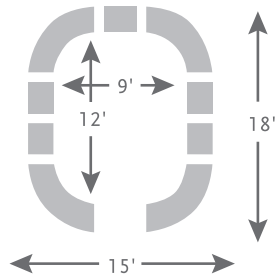

MEDALLION BAR

MODULAR SYSTEM

FULL BAR WITH 6 COLUMNS

FULL BAR WITH 5 COLUMNS

FULL BAR WITH 6 COLUMNS

FULL BAR WITH 4 COLUMNS

FULL BAR WITH 3 COLUMNS

FULL BAR WITH 2 COLUMNS

FULL BAR WITH 1 COLUMN

FULL BAR WITH NO COLUMNS

HALF BAR WITH 4 COLUMNS

HALF BAR WITH 4 COLUMNS
MAKING 2 SMALL BARS

HALF BAR WITH 3 COLUMNS

HALF BAR WITH 2 COLUMNS

HALF BAR WITH 2 COLUMNS

HALF BAR WITH 1 COLUMN

HALF BAR WITH NO COLUMNS