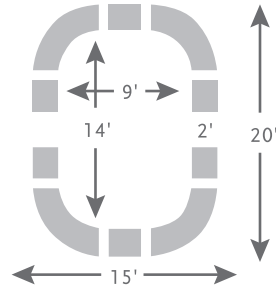

MEDALLION BAR

MODULAR SYSTEM

FULL BAR WITH 6 COLUMNS

FULL BAR WITH 5 COLUMNS

FULL BAR WITH 6 COLUMNS

FULL BAR WITH 4 COLUMNS

FULL BAR WITH 3 COLUMNS

FULL BAR WITH 2 COLUMNS

FULL BAR WITH 1 COLUMN

FULL BAR WITH NO COLUMNS

HALF BAR WITH 4 COLUMNS

HALF BAR WITH 4 COLUMNS
MAKING 2 SMALL BARS

HALF BAR WITH 3 COLUMNS

HALF BAR WITH 2 COLUMNS

HALF BAR WITH 2 COLUMNS

HALF BAR WITH 1 COLUMN

HALF BAR WITH NO COLUMNS