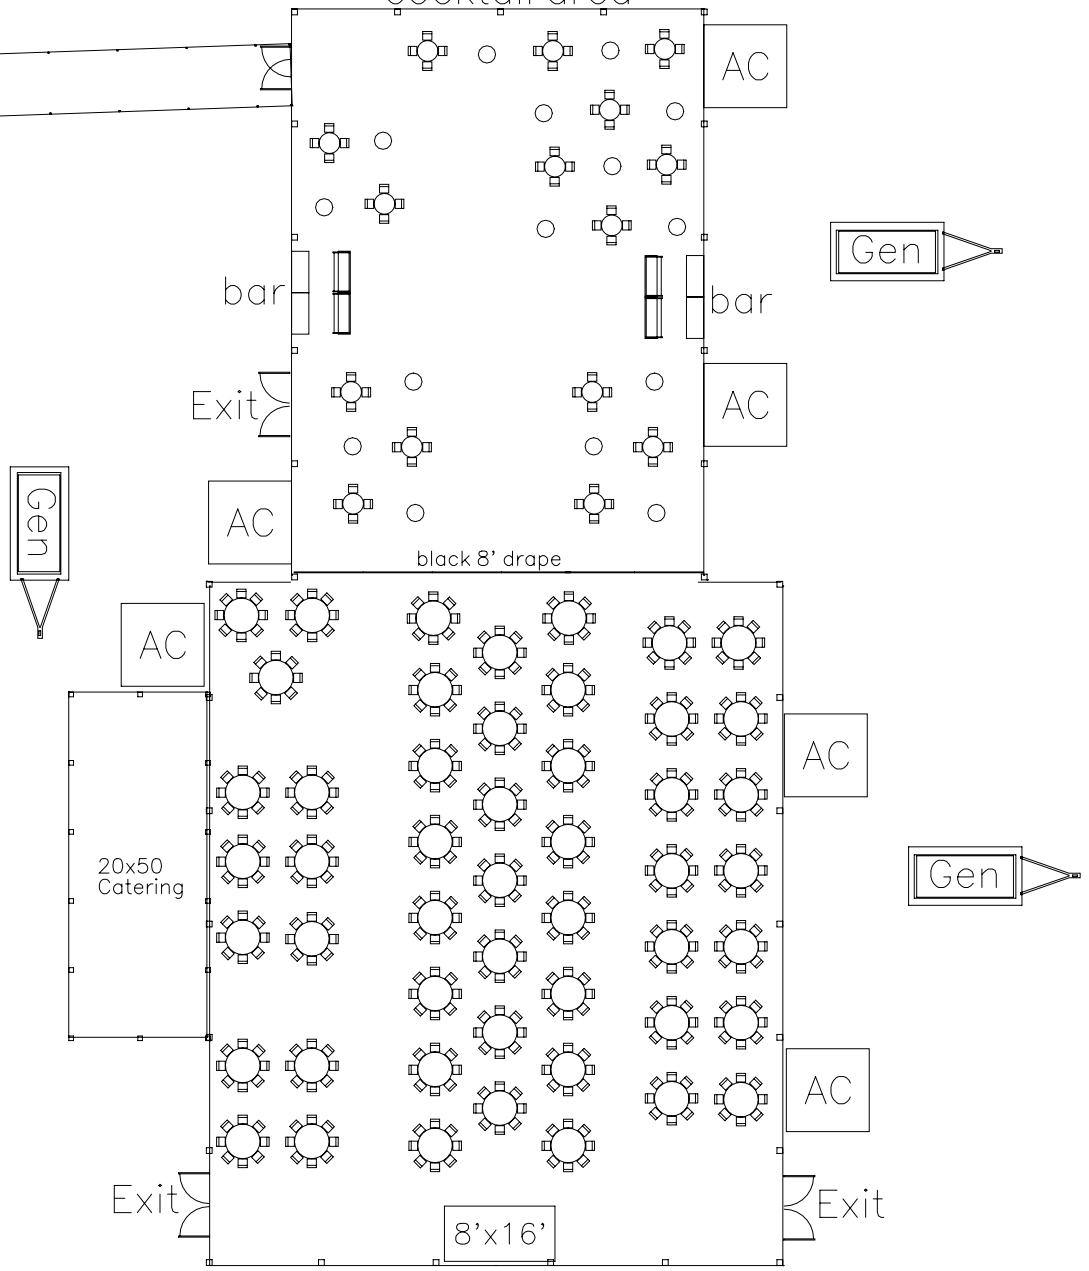

Parking Lot

60'x82'
cocktail area

9x140

bar

bar

Exit

Gen

AC

AC

black 8' drape

AC

20x50
Catering

AC

Gen

AC

Exit

8'x16'

Exit

Seating for 400
82'x100'
dining area