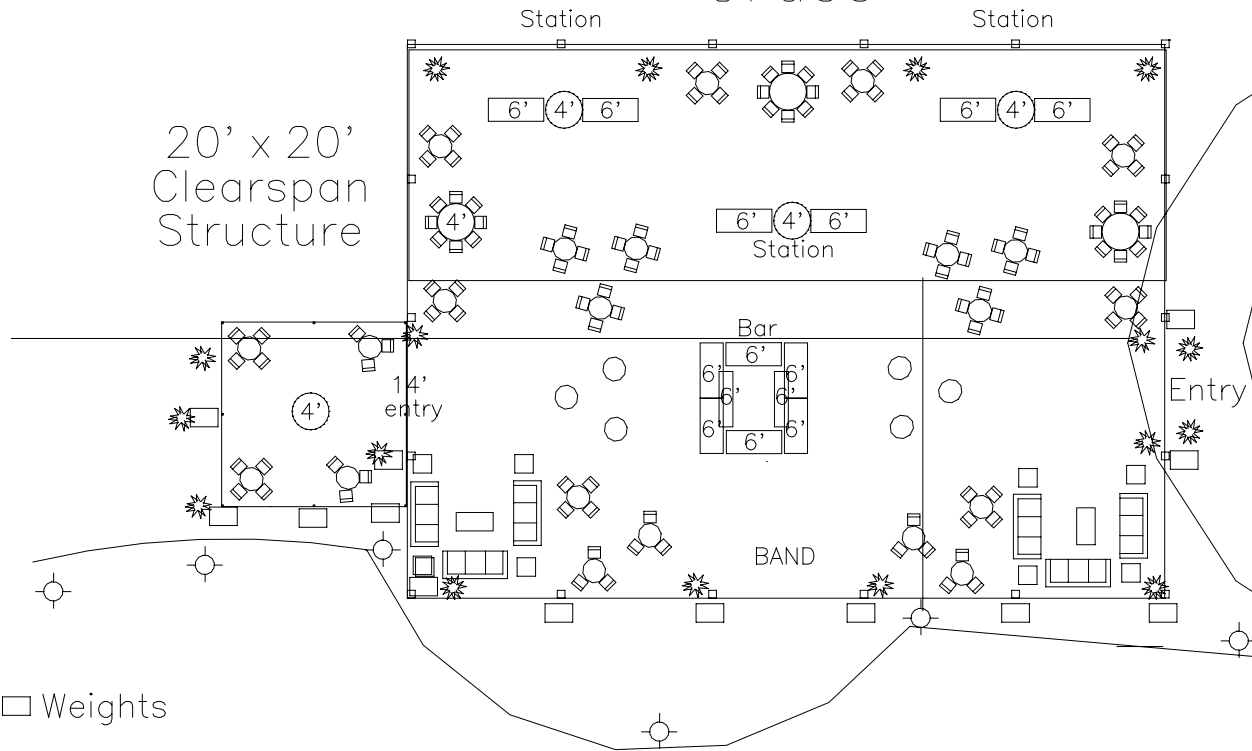

60' x 82'
Clearspan
Structure

Grass

20' x 20'
Clearspan
Structure

□ Weights

Asphalt/Pavers

- 16 – 30" Low Cocktail Tables 4 per – 64 Seats
- 3 – 4' Round Tables – 8 per – 24 Seats
- 6 – 42" Tall Cocktail Tables – 18 Stools
- 6 – 42" Tall Cocktail Tables – No Seats

106 Seats Total plus Sofas