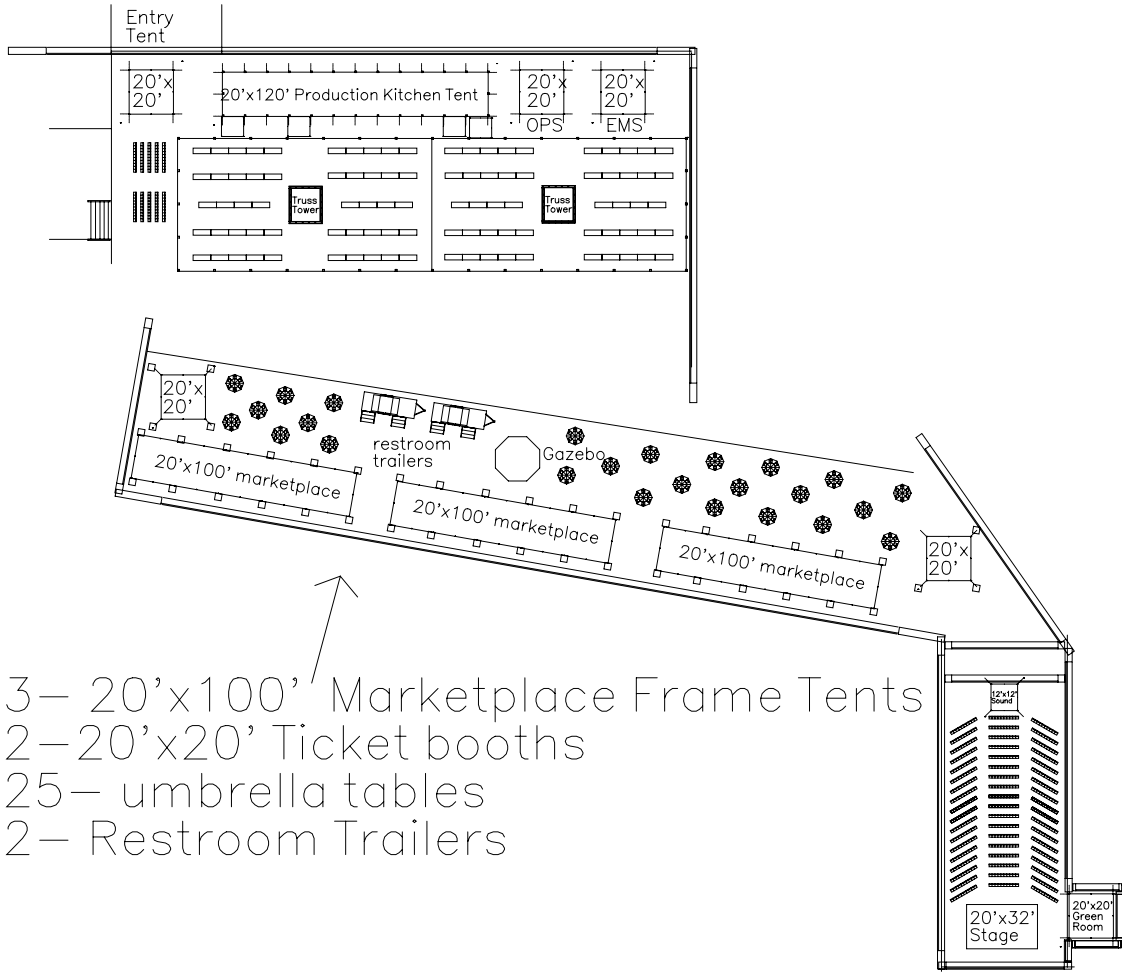

60'x230' Clearspan Structure  
 20'x120' Kitchen Production  
 3- 20'x20' Ops and EMS and Entry

3- 20'x100' Marketplace Frame Tents  
 2- 20'x20' Ticket booths  
 25- umbrella tables  
 2- Restroom Trailers

Seating for 510  
 20'x32' Portable Stage  
 20'x20' Green Room Tent  
 12'x12' Sound Tent